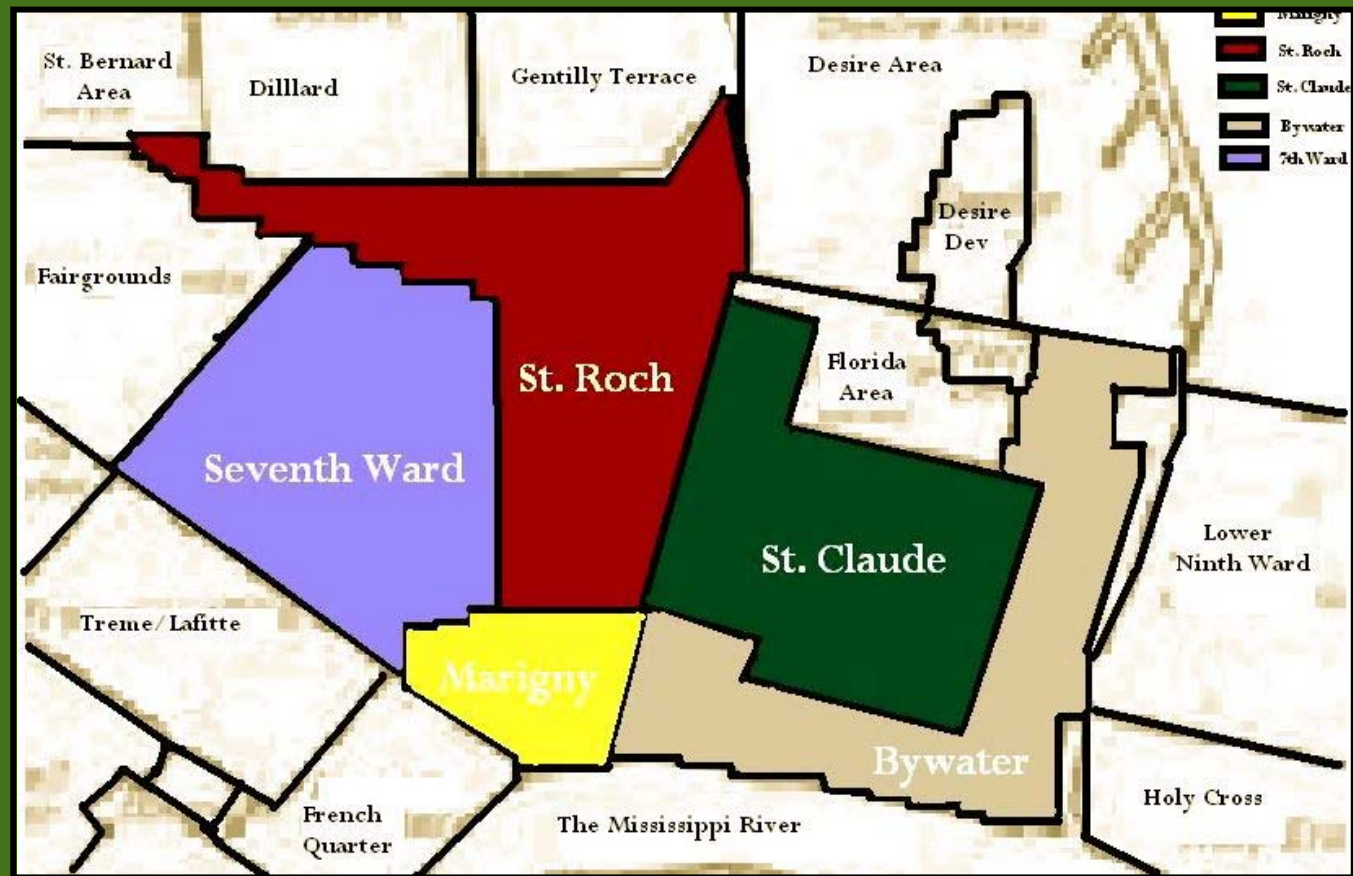

Location of The ReUse District

www.TheReUseDistrict.org